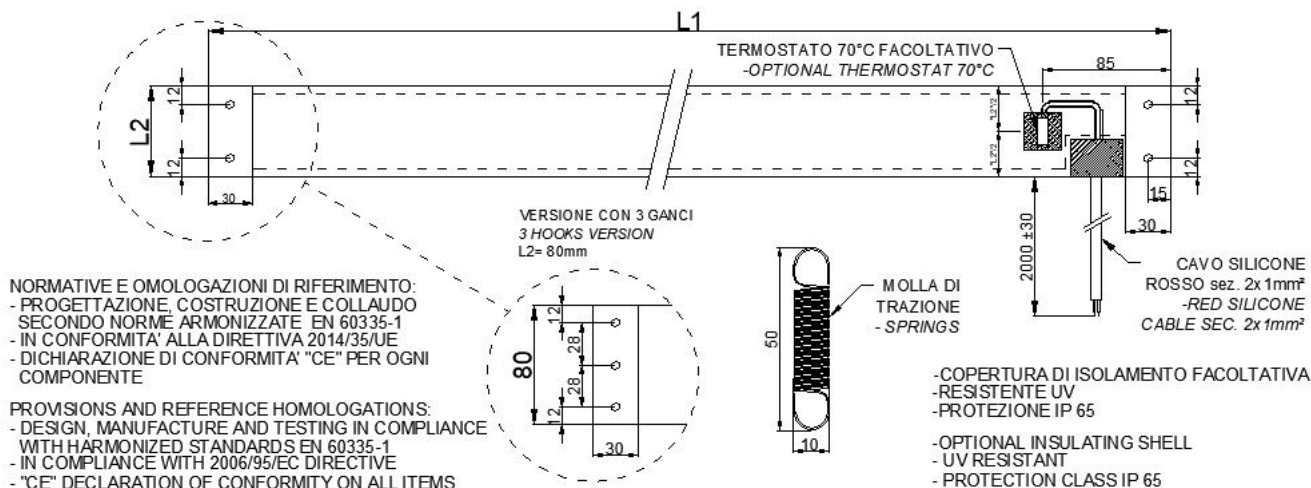

Modelli Standard in Silicone disponibili/ Standard Silicone Models Available

Codice Code	Volt	Watt	Dimensioni L1xL2 mm Dimensions L1xL2 mm	Ømm convogliatore Ømm casing	Accessori standard Standard accessories	Accessori ulteriori Optional accessories
EFHA0001	230	80	1035x45	345-360	Ganci e molle Cavo L=2000mm Hooks and Springs Cable L=2000mm	Termostato 70°C Copertura isolante Thermostat 70°C Insulating shell
EFHA0002	230	90	1175x45	390-405	Ganci e molle Cavo L=2000mm Hooks and Springs Cable L=2000mm	Termostato 70°C Copertura isolante Thermostat 70°C Insulating shell
EFHA0003	230	155	1315x60	435-450	Ganci e molle Cavo L=2000mm Hooks and Springs Cable L=2000mm	Termostato 70°C Copertura isolante Thermostat 70°C Insulating shell
EFHA0004	230	165	1385x80	455-470	Ganci e molle Cavo L=2000mm Hooks and Springs Cable L=2000mm	Termostato 70°C Copertura isolante Thermostat 70°C Insulating shell
EFHA0005	230	120	1540x45	505-520	Ganci e molle Cavo L=2000mm Hooks and Springs Cable L=2000mm	Termostato 70°C Copertura isolante Thermostat 70°C Insulating shell
EFHA0006	230	135	1730x45	565-580	Ganci e molle Cavo L=2000mm Hooks and Springs Cable L=2000mm	Termostato 70°C Copertura isolante Thermostat 70°C Insulating shell
EFHA0007	230	150	1950x45	635-650	Ganci e molle Cavo L=2000mm Hooks and Springs Cable L=2000mm	Termostato 70°C Copertura isolante Thermostat 70°C Insulating shell
EFHA0008	230	230	2170x80	705-720	Ganci e molle Cavo L=2000mm Hooks and Springs Cable L=2000mm	Termostato 70°C Copertura isolante Thermostat 70°C Insulating shell
EFHA0009	230	260	2450x80	795-810	Ganci e molle Cavo L=2000mm Hooks and Springs Cable L=2000mm	Termostato 70°C Copertura isolante Thermostat 70°C Insulating shell

Per diametri del convogliatore tra 825mm e 855mm collegare EFHA0003 con EFHA0002
With casing's diameters between 825mm and 855mm connect EFHA0003 to EFHA0002

Per diametri del convogliatore tra 895mm e 925mm collegare EFHA0005 con EFHA0002
With casing's diameters between 895mm and 925mm connect EFHA0005 to EFHA0002

Larghezze disponibili: 45mm, 60mm, 80mm
Width available: 45mm, 60mm 80mm